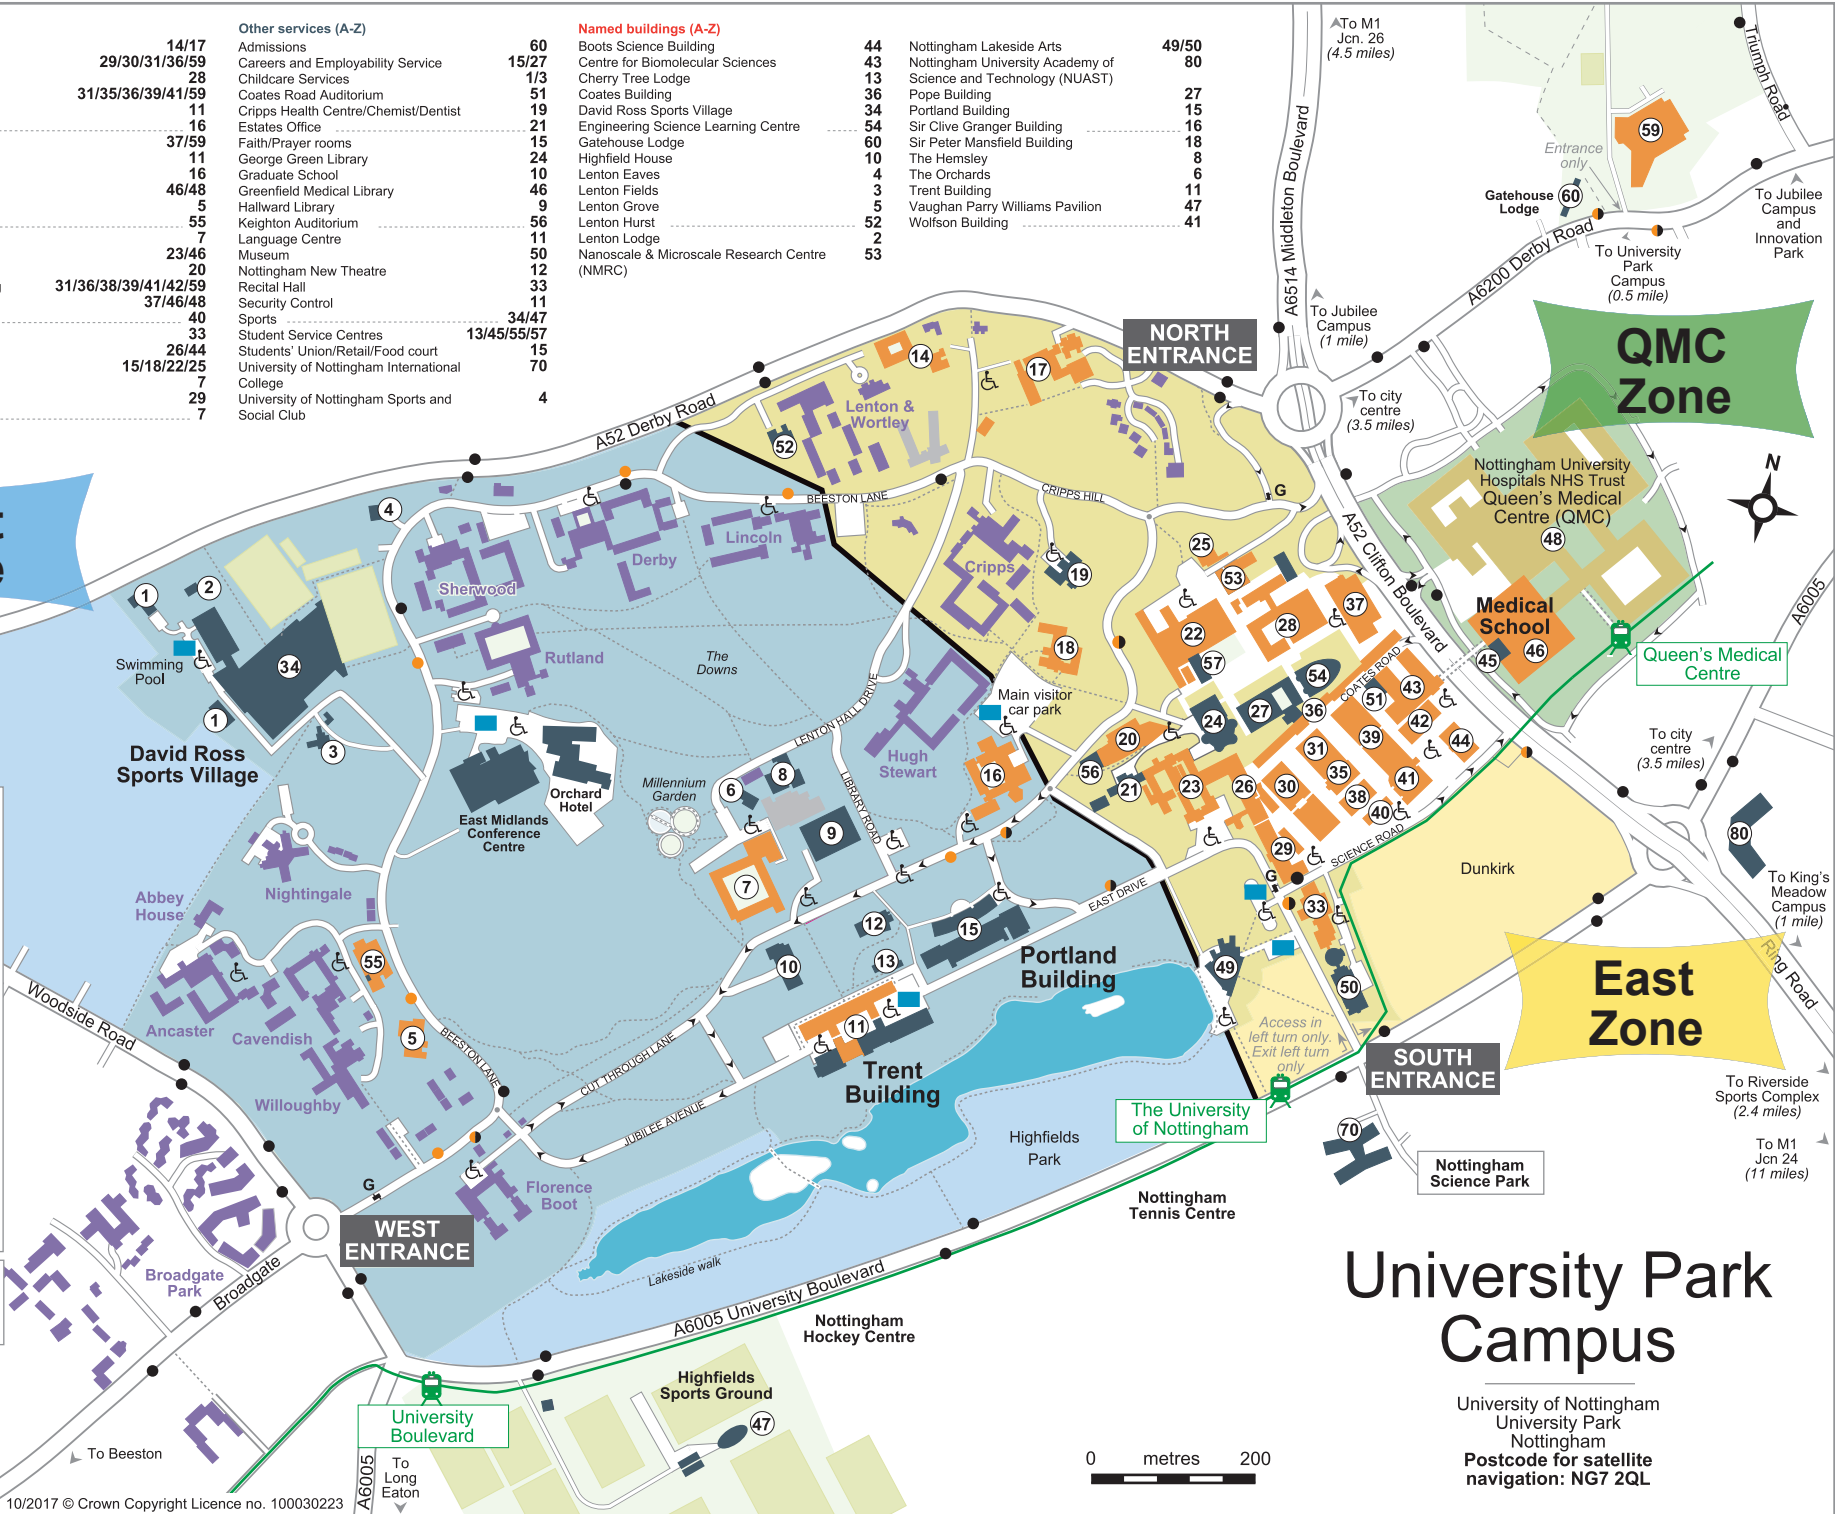

Other services (A-Z)

Admissions	60
Careers and Employability Service	15/27
Childcare Services	1/3
Coates Road Auditorium	51
Cripps Health Centre/Chemist/Dentist	19
Estates Office	21
Faith/Prayer rooms	15
George Green Library	24
Graduate School	10
Greenfield Medical Library	46
Hallward Library	9
Keighton Auditorium	56
Language Centre	11
Museum	50
Nottingham New Theatre	12
Recital Hall	33
Security Control	11
Sports	34/47
Student Service Centres	13/45/55/57
Students' Union/Retail/Food court	15
University of Nottingham International College	70
University of Nottingham Sports and Social Club	4

Named buildings (A-Z)

Boots Science Building	44
Centre for Biomolecular Sciences	43
Cherry Tree Lodge	13
Coates Building	36
David Ross Sports Village	34
Engineering Science Learning Centre	54
Gatehouse Lodge	60
Highfield House	10
Lenton Eaves	4
Lenton Fields	3
Lenton Grove	5
Lenton Hurst	52
Lenton Lodge	2
Nanoscale & Microscale Research Centre (NMRC)	53
Nottingham Lakeside Arts	49/50
Nottingham University Academy of Science and Technology (NUAST)	80
Pope Building	27
Portland Building	15
Sir Clive Granger Building	16
Sir Peter Mansfield Building	18
The Hemsley	8
The Orchards	6
Trent Building	11
Vaughan Parry Williams Pavilion	47
Wolfson Building	41

- Academic buildings
- Other services
- Residences
- Sports pitches
- Building under construction
- Footpaths
- Conference parking
- Highfields Park visitor parking
- Pay & Display visitor parking
- Blue-badge parking
- Gatehouse
- One way
- Hopper bus stop
- Public bus stop
- Public/Hopper bus stop stop
- Public transport information
- Tram stop

24-hour security contact
(0115) 951 3013

24-hour ambulance/fire/police
(0115) 951 8888

University Park Campus

University of Nottingham
University Park
Nottingham
Postcode for satellite navigation: NG7 2QL