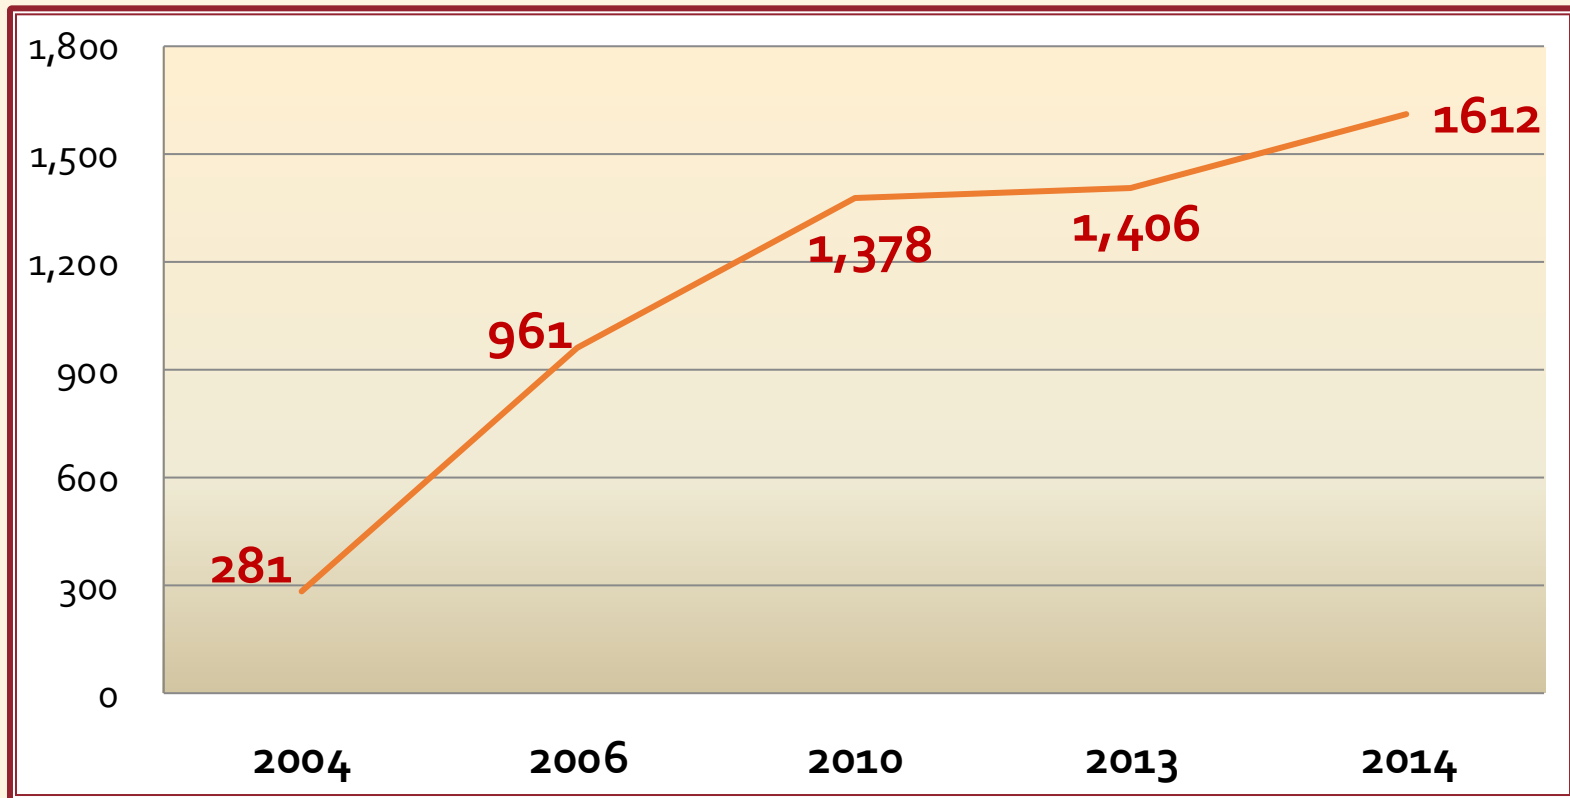

3. KU International Summer Campus

- Launched in 2004, offers **one semester's worth** of classes condensed into **six weeks**
- Designed for college students who wish to study in Korea but may not be able to do so during the regular academic year

1

**No.1
Summer Program
in the World**

30

**Internships at 30
Companies
And Organizations**

60

**60 internationally
Distinguished
Academics**

120

**120 Courses
Delivered in English**

1600

**1,600 students from
230 institutions
around the world**

《Number of Participants from UK》

KU ISC's outstanding reputation has resulted in a 500% increase in student enrollment in the past decade.

3-3 FACULTY INFORMATION