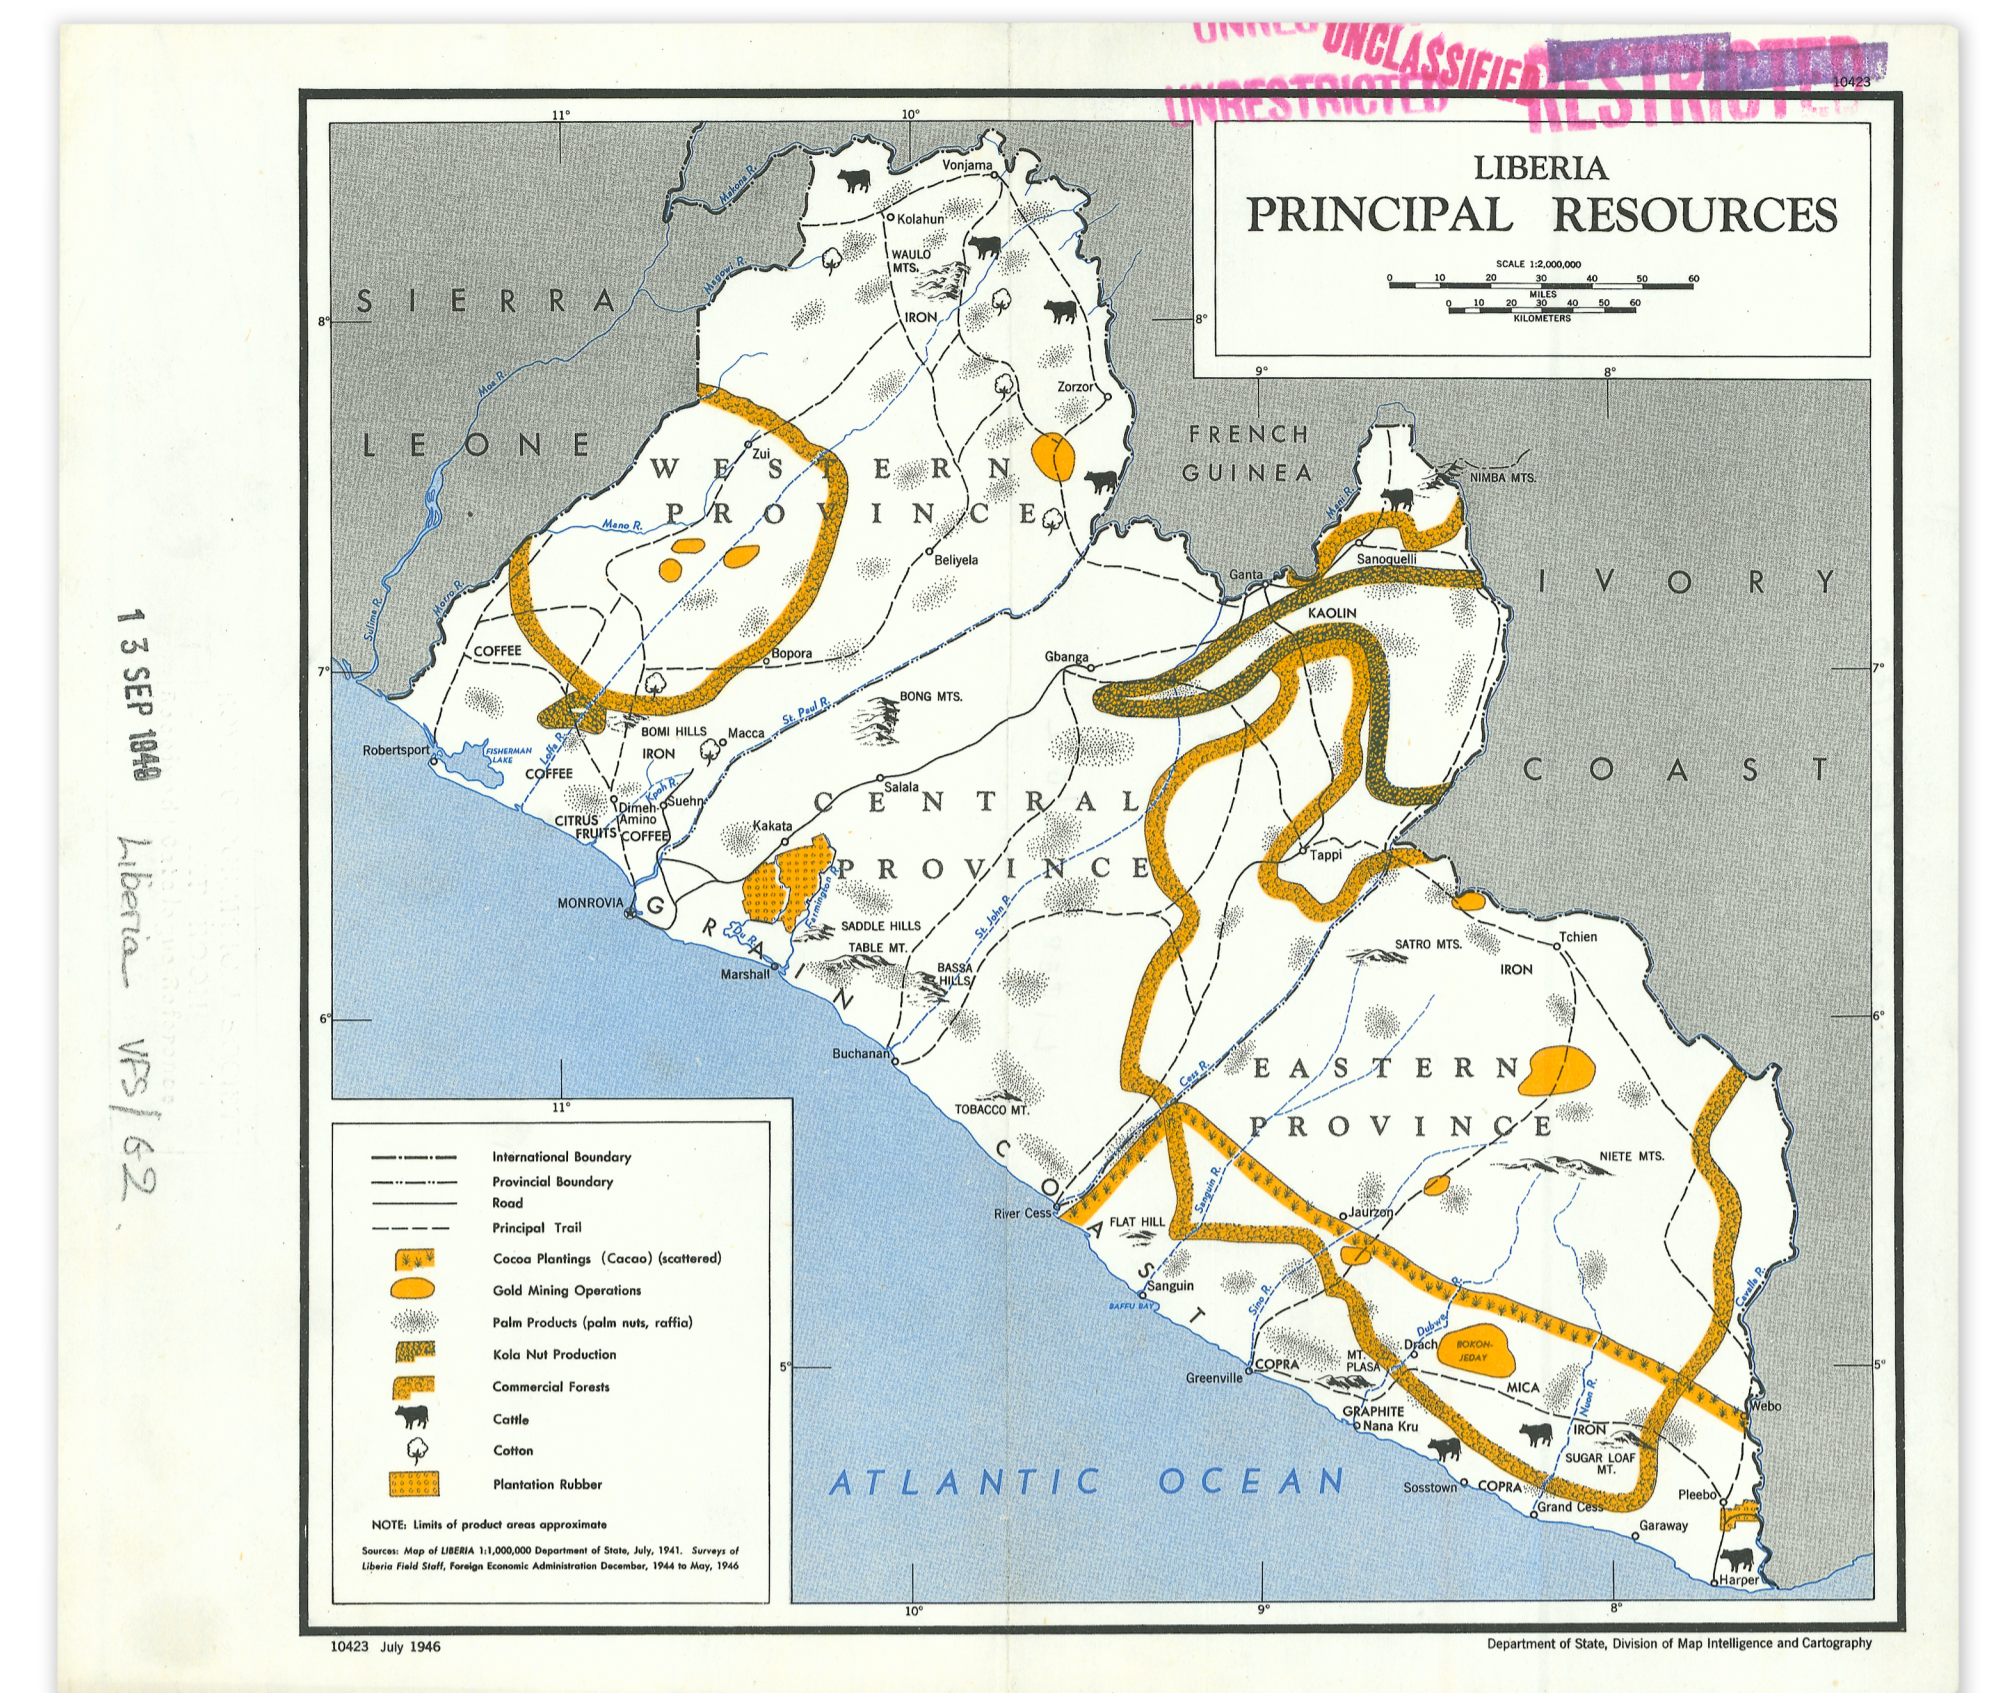

The Geography & Map Division, Library of Congress, Washington, DC

Map Room, Royal Geographical Society with IBG, London

United Nations Library and Archives, Geneva

Firestone Rubber Company and Liberia

Left: Blueprint Map of Firestone Rubber Company Plantation, Liberia, 1926
New York City, NY: Coverdale and Colpitts

Top right: Report into Slavery and Forced Labor in the Republic of Liberia, 1931
Washington, DC: US Government Printing Office

Bottom right: Liberia: Principal Resources, 1946
Washington, DC: Office of Strategic Services (US Department of State, Division of Map Intelligence and Cartography)