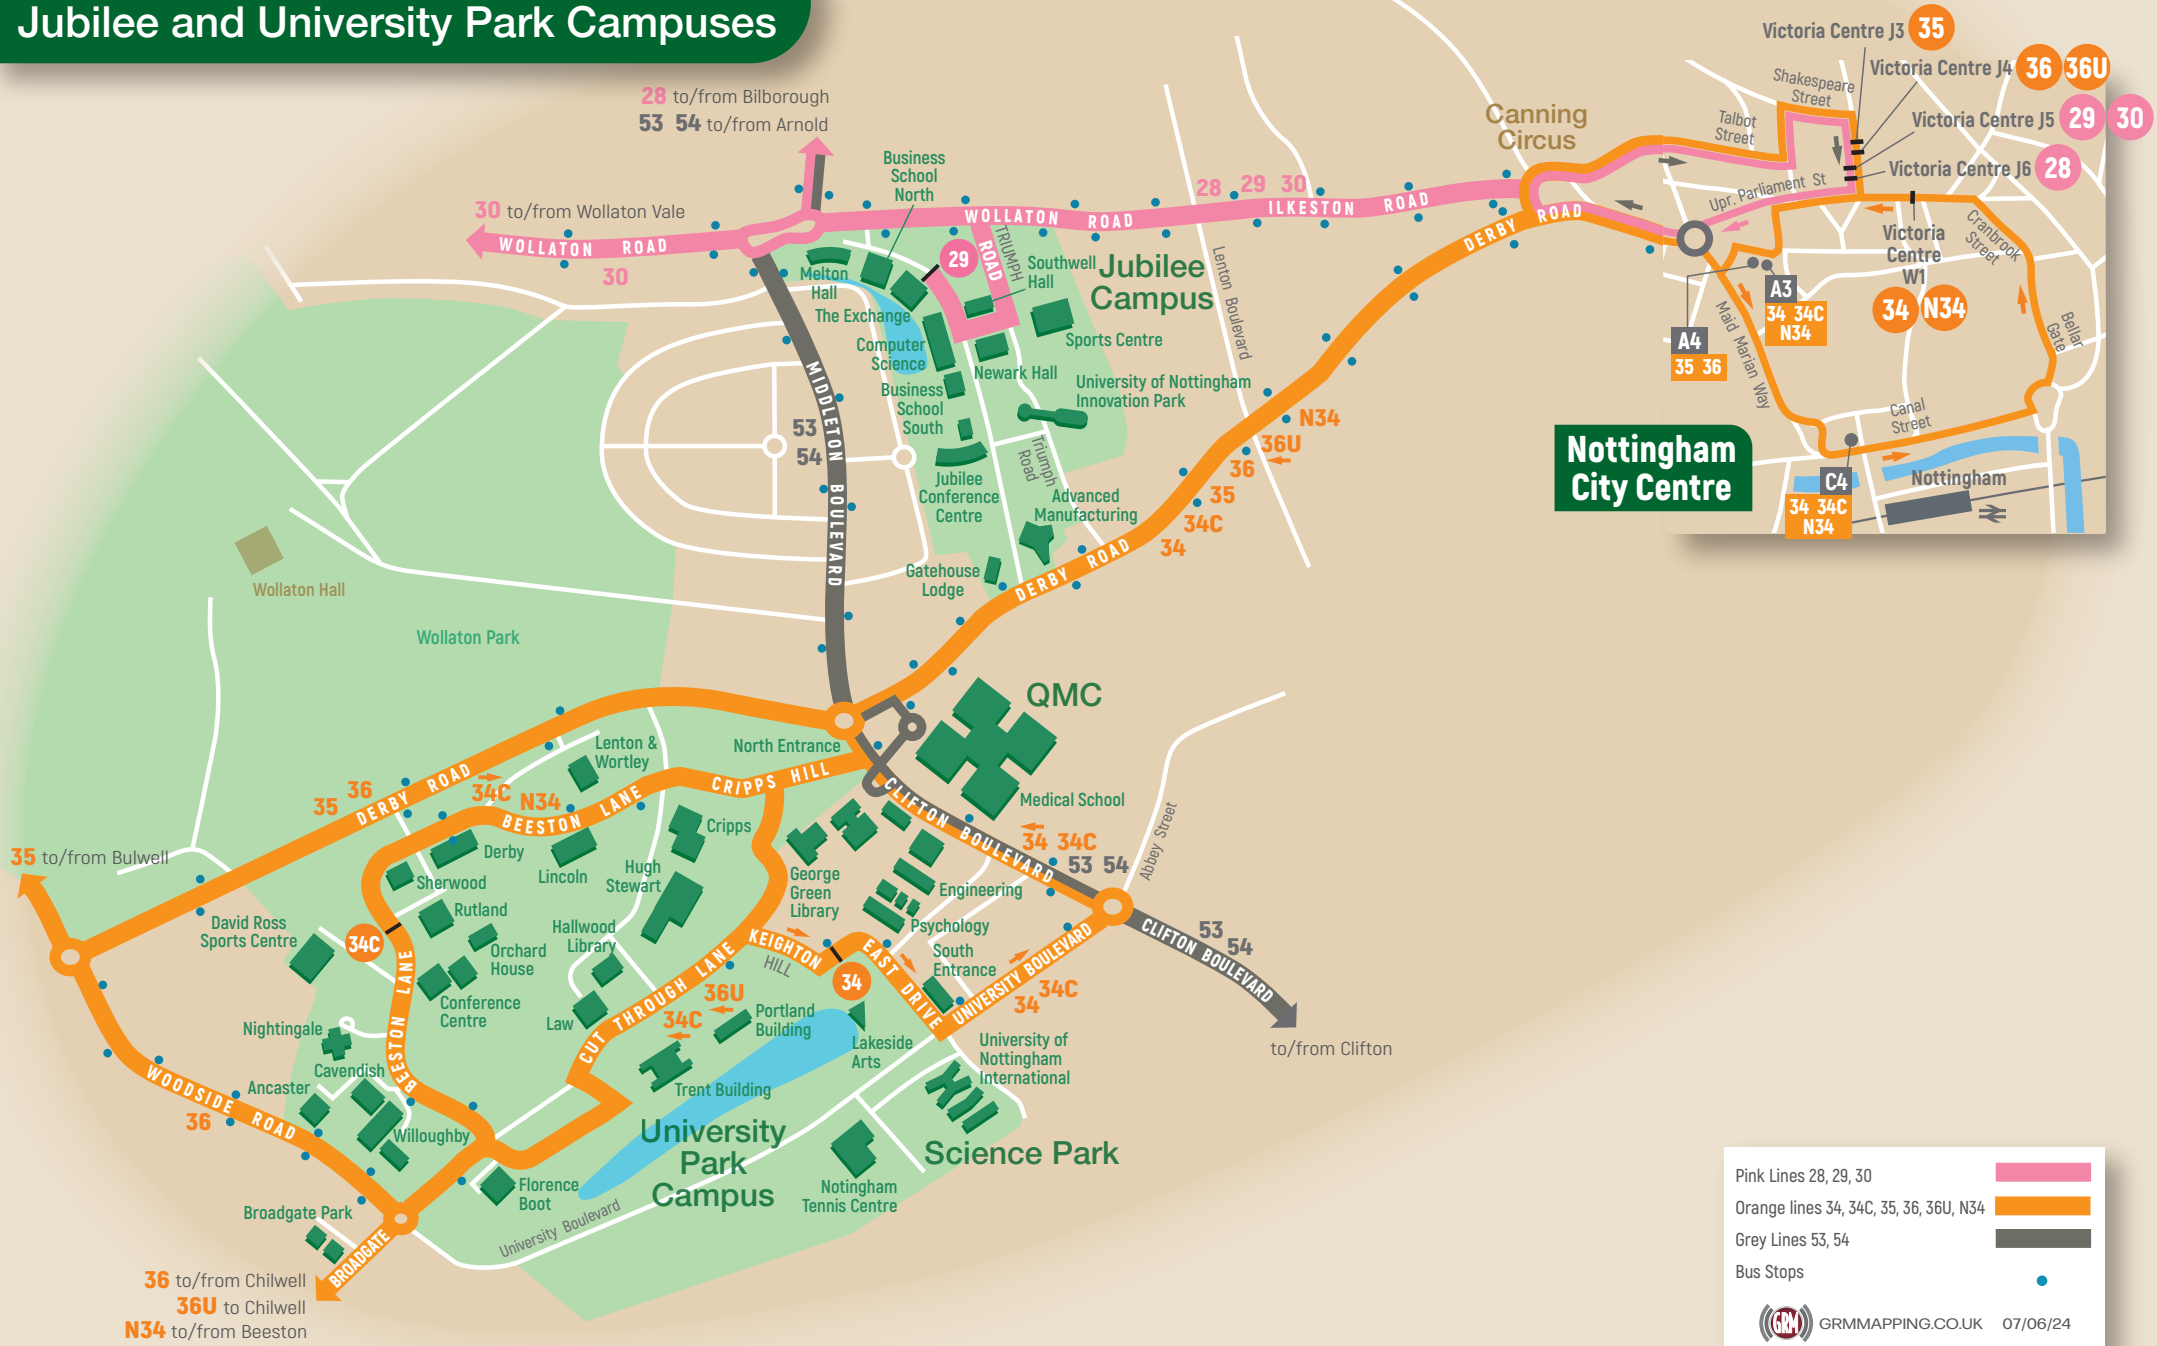

# Buses serving University of Nottingham Jubilee and University Park Campuses

Pink Lines 28, 29, 30	
Orange lines 34, 34C, 35, 36, 36U, N34	
Grey Lines 53, 54	
Bus Stops	

GRMMAPPING.CO.UK 07/06/24