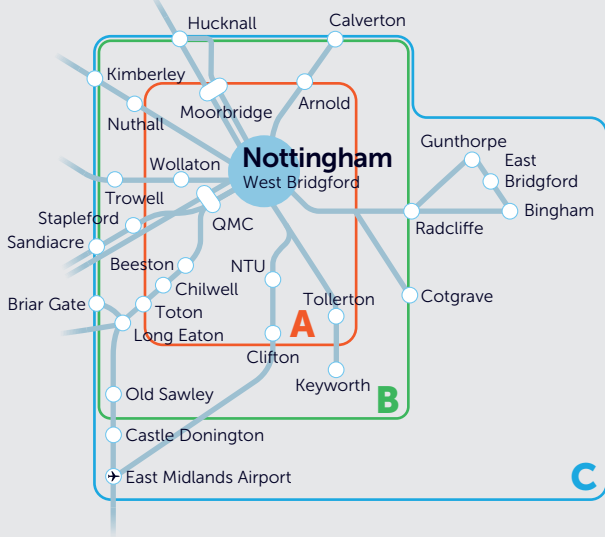

super commuter

means business

mango

pay less for bus travel on your phone

scan on, scan off and we'll do the rest
instantly top-up from anywhere
manage your account entirely within the app

search my mango

GET IT ON Google Play | Download on the App Store